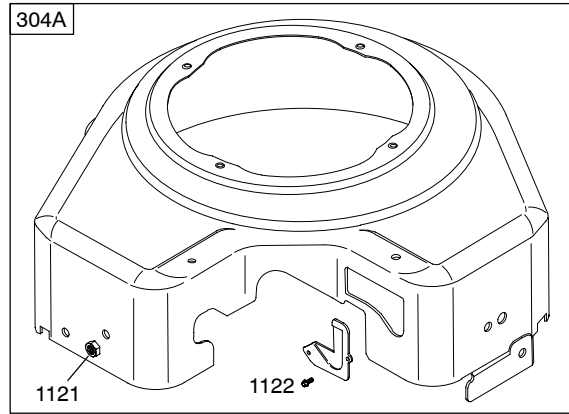

# 350700

1036 EMISSIONS LABEL

For Replacement Starter  
Order Reference 309.

For Replacement Starter  
Order Reference 309B.

697

920

1009

REF. NO.	PART NO.	DESCRIPTION	REF. NO.	PART NO.	DESCRIPTION	REF. NO.	PART NO.	DESCRIPTION
1	692545	Cylinder Assembly (Used After Code Date 97043000). ----- <b>Note</b> ----- <b>807787</b> Cylinder Assembly (Used Before Code Date 97050100). Cylinder Assembly <b>(NO LONGER AVAILABLE)</b> Used on Type No(s). 1137, 1154.	11	806083S	Tube-Breather	23	808768	Flywheel (Steel Ring Gear) ----- <b>Note</b> ----- <b>808776</b> Flywheel (Steel Ring Gear) Used on Type No(s). 1147, 1149, 1155, 1157, 1158, 1163, 1164, 1167, 1168, 1169, 1171.
2	808534	Kit-Bushing/Seal (Magneto Side) (Used After Code Date 97043000). ----- <b>Note</b> ----- <b>807687</b> Kit-Bushing/Seal (Magneto Side) (Used Before Code Date 97050100).	11B	841017	Tube-Breather Used on Type No(s). 1163, 1168. ----- <b>Note</b> ----- <b>841020</b> Tube-Breather Used on Type No(s). 1169.	23A	690921	Flywheel (Aluminum Ring Gear)
3	805101S	Seal-Oil (Magneto Side)	11C	841018	Tube-Breather Used on Type No(s). 1163, 1168.	23B	690922	Flywheel (Rewind Start) Used on Type No(s). 0045, 0102, 1045, 1102.
4	808846	Sump-Engine	11D	841019	Tube-Breather Used on Type No(s). 1163, 1168.	25A	808326	Piston Assembly (Standard) ----- <b>Note</b> ----- <b>808336</b> Piston Assembly (.010" Oversize)
5	809185	Head-Cylinder (Cylinder #1)	11E	841021	Tube-Breather Used on Type No(s). 1169.			<b>808337</b> Piston Assembly (.020" Oversize)
5A	809186	Head-Cylinder (Cylinder #2)	11F	808686	Tube-Breather Used on Type No(s). 1169.	26A	807889	Ring Set (Standard) ----- <b>Note</b> ----- <b>807995</b> Ring Set (.020" Oversize)
6	805193	Washer (Cylinder Head) (Used Before Code Date 94050100).	11G	841022	Tube-Breather	27	690683	Lock-Piston Pin
7	690888	Gasket-Cylinder Head (Graphoil) (Used After Code Date 96033100).	12	842589	Gasket-Crankcase	28A	807886	Pin-Piston
7A	805653S	Gasket-Cylinder Head (Metal) (Used Before Code Date 96040100).	13	692059	Screw (Cylinder Head)	29	807900S	Rod-Connecting (Standard) ----- <b>Note</b> ----- <b>807803</b> Rod-Connecting (.020" Undersize)
8	808988	Breather Assembly	15	690946	Plug-Oil Drain (Square Head)	32	690698	Screw (Connecting Rod)
9	809094	Gasket-Breather	15A	691680	Plug-Oil Drain (Square Socket)	33	807681	Valve-Exhaust
10	690751	Screw (Breather Assembly)	16B	809807	Crankshaft (Used After Code Date 97043000). ----- <b>Note</b> ----- <b>807779</b> Crankshaft (Used Before Code Date 97050100). <b>809815</b> Crankshaft Used on Type No(s). 0119.	34	807680	Valve-Intake
10A	806421	Screw (Breather Assembly) Used on Type No(s). 1163, 1168, 1169.	20	805049S	Seal-Oil (PTO Side)	35	692084	Spring-Valve (Intake)
			22	807362	Screw (Crankcase Cover/Sump)	36	692084	Spring-Valve (Exhaust)