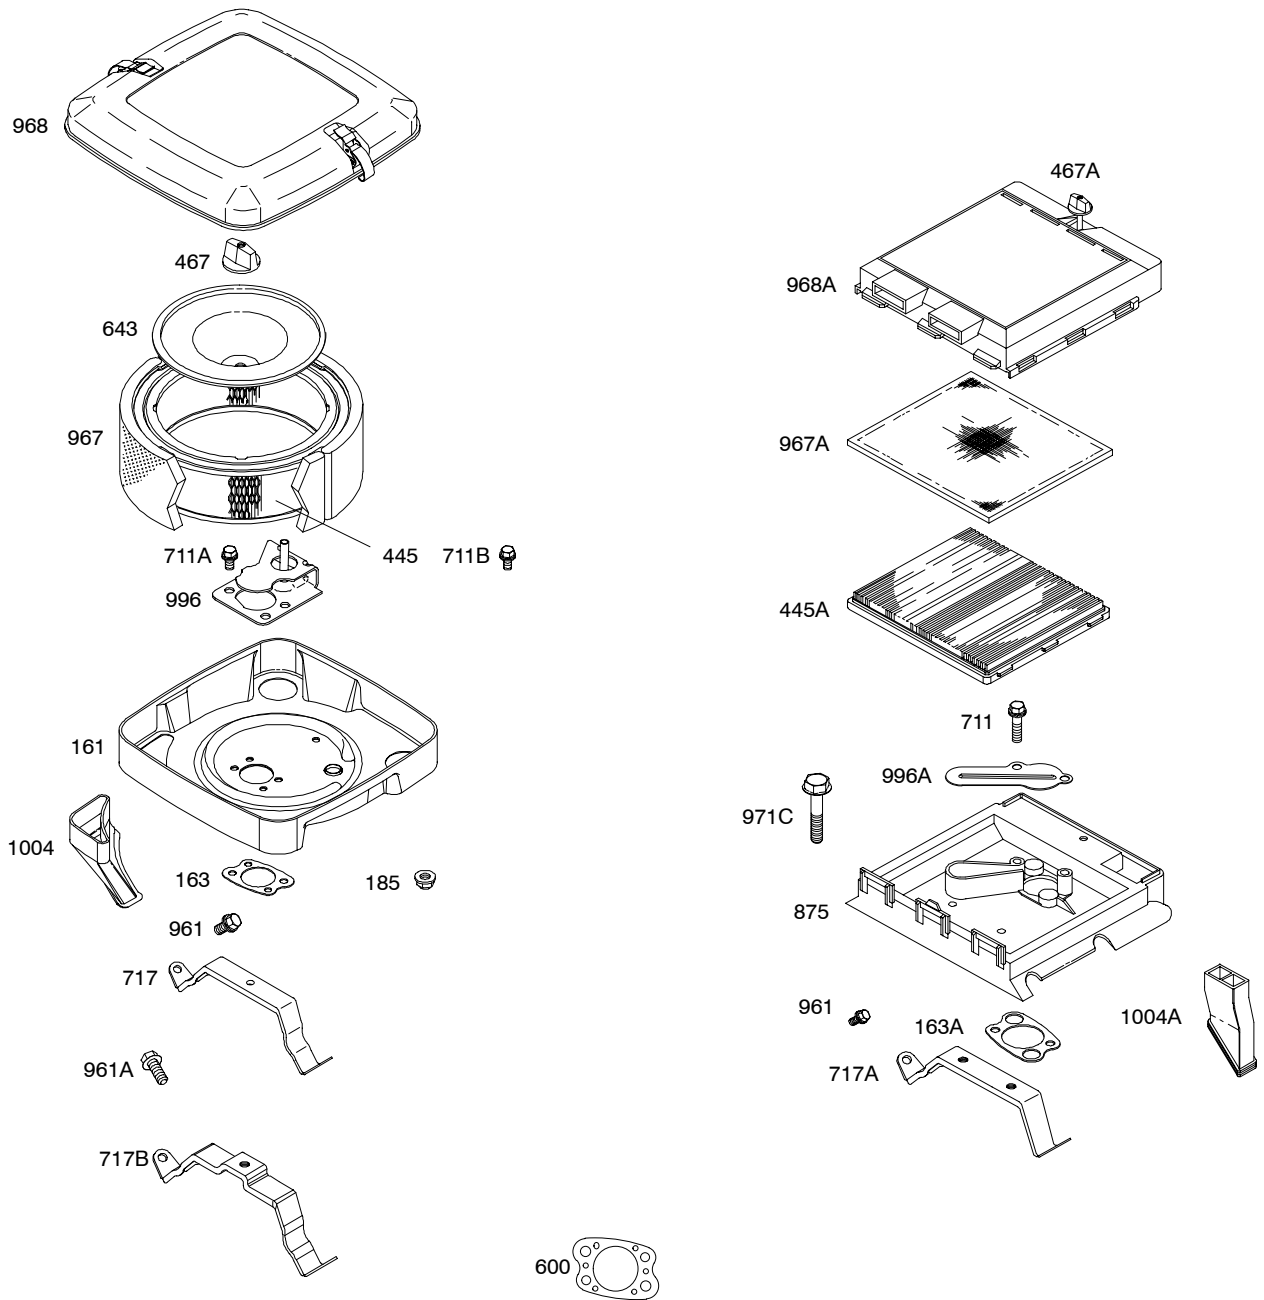

# 350700

1036 EMISSIONS LABEL

For Replacement Starter  
Order Reference 309.

For Replacement Starter  
Order Reference 309B.

697

920

1009

REF. NO.	PART NO.	DESCRIPTION	REF. NO.	PART NO.	DESCRIPTION	REF. NO.	PART NO.	DESCRIPTION
1	692545	Cylinder Assembly (Used After Code Date 97043000). ----- <b>Note</b> ----- <b>807787</b> Cylinder Assembly (Used Before Code Date 97050100). Cylinder Assembly <b>(NO LONGER AVAILABLE)</b> Used on Type No(s). 1137, 1154.	11	806083S	Tube-Breather	23	808768	Flywheel (Steel Ring Gear) ----- <b>Note</b> ----- <b>808776</b> Flywheel (Steel Ring Gear) Used on Type No(s). 1147, 1149, 1155, 1157, 1158, 1163, 1164, 1167, 1168, 1169, 1171.
2	808534	Kit-Bushing/Seal (Magneto Side) (Used After Code Date 97043000). ----- <b>Note</b> ----- <b>807687</b> Kit-Bushing/Seal (Magneto Side) (Used Before Code Date 97050100).	11B	841017	Tube-Breather Used on Type No(s). 1163, 1168. ----- <b>Note</b> ----- <b>841020</b> Tube-Breather Used on Type No(s). 1169.	23A	690921	Flywheel (Aluminum Ring Gear)
3	805101S	Seal-Oil (Magneto Side)	11C	841018	Tube-Breather Used on Type No(s). 1163, 1168.	23B	690922	Flywheel (Rewind Start) Used on Type No(s). 0045, 0102, 1045, 1102.
4	808846	Sump-Engine	11D	841019	Tube-Breather Used on Type No(s). 1163, 1168.	25A	808326	Piston Assembly (Standard) ----- <b>Note</b> ----- <b>808336</b> Piston Assembly (.010" Oversize)
5	809185	Head-Cylinder (Cylinder #1)	11E	841021	Tube-Breather Used on Type No(s). 1169.			<b>808337</b> Piston Assembly (.020" Oversize)
5A	809186	Head-Cylinder (Cylinder #2)	11F	808686	Tube-Breather Used on Type No(s). 1169.	26A	807889	Ring Set (Standard) ----- <b>Note</b> ----- <b>807995</b> Ring Set (.020" Oversize)
6	805193	Washer (Cylinder Head) (Used Before Code Date 94050100).	11G	841022	Tube-Breather	27	690683	Lock-Piston Pin
7	690888	Gasket-Cylinder Head (Graphoil) (Used After Code Date 96033100).	12	842589	Gasket-Crankcase	28A	807886	Pin-Piston
7A	805653S	Gasket-Cylinder Head (Metal) (Used Before Code Date 96040100).	13	692059	Screw (Cylinder Head)	29	807900S	Rod-Connecting (Standard) ----- <b>Note</b> ----- <b>807803</b> Rod-Connecting (.020" Undersize)
8	808988	Breather Assembly	15	690946	Plug-Oil Drain (Square Head)	32	690698	Screw (Connecting Rod)
9	809094	Gasket-Breather	15A	691680	Plug-Oil Drain (Square Socket)	33	807681	Valve-Exhaust
10	690751	Screw (Breather Assembly)	16B	809807	Crankshaft (Used After Code Date 97043000). ----- <b>Note</b> ----- <b>807779</b> Crankshaft (Used Before Code Date 97050100). <b>809815</b> Crankshaft Used on Type No(s). 0119.	34	807680	Valve-Intake
10A	806421	Screw (Breather Assembly) Used on Type No(s). 1163, 1168, 1169.	20	805049S	Seal-Oil (PTO Side)	35	692084	Spring-Valve (Intake)
			22	807362	Screw (Crankcase Cover/Sump)	36	692084	Spring-Valve (Exhaust)