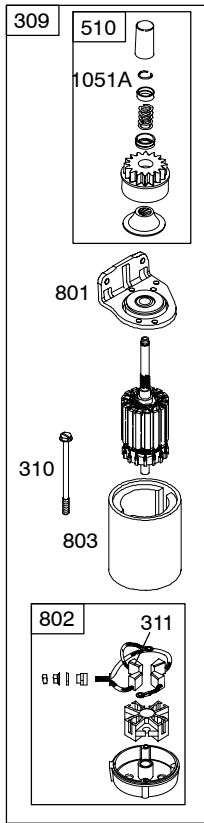

# 350700

1036 EMISSIONS LABEL

For Replacement Starter  
Order Reference 309.

For Replacement Starter  
Order Reference 309B.

697

920

1009

REF. NO.	PART NO.	DESCRIPTION	REF. NO.	PART NO.	DESCRIPTION	REF. NO.	PART NO.	DESCRIPTION
1	692545	Cylinder Assembly (Used After Code Date 97043000). ----- <b>Note</b> ----- <b>807787</b> Cylinder Assembly (Used Before Code Date 97050100). Cylinder Assembly <b>(NO LONGER AVAILABLE)</b> Used on Type No(s). 1137, 1154.	11	806083S	Tube-Breather	23	808768	Flywheel (Steel Ring Gear) ----- <b>Note</b> ----- <b>808776</b> Flywheel (Steel Ring Gear) Used on Type No(s). 1147, 1149, 1155, 1157, 1158, 1163, 1164, 1167, 1168, 1169, 1171.
2	808534	Kit-Bushing/Seal (Magneto Side) (Used After Code Date 97043000). ----- <b>Note</b> ----- <b>807687</b> Kit-Bushing/Seal (Magneto Side) (Used Before Code Date 97050100).	11B	841017	Tube-Breather Used on Type No(s). 1163, 1168. ----- <b>Note</b> ----- <b>841020</b> Tube-Breather Used on Type No(s). 1169.	23A	690921	Flywheel (Aluminum Ring Gear)
3	805101S	Seal-Oil (Magneto Side)	11C	841018	Tube-Breather Used on Type No(s). 1163, 1168.	23B	690922	Flywheel (Rewind Start) Used on Type No(s). 0045, 0102, 1045, 1102.
4	808846	Sump-Engine	11D	841019	Tube-Breather Used on Type No(s). 1163, 1168.	25A	808326	Piston Assembly (Standard) ----- <b>Note</b> ----- <b>808336</b> Piston Assembly (.010" Oversize)
5	809185	Head-Cylinder (Cylinder #1)	11E	841021	Tube-Breather Used on Type No(s). 1169.			<b>808337</b> Piston Assembly (.020" Oversize)
5A	809186	Head-Cylinder (Cylinder #2)	11F	808686	Tube-Breather Used on Type No(s). 1169.	26A	807889	Ring Set (Standard) ----- <b>Note</b> ----- <b>807995</b> Ring Set (.020" Oversize)
6	805193	Washer (Cylinder Head) (Used Before Code Date 94050100).	11G	841022	Tube-Breather	27	690683	Lock-Piston Pin
7	690888	Gasket-Cylinder Head (Graphoil) (Used After Code Date 96033100).	12	842589	Gasket-Crankcase	28A	807886	Pin-Piston
7A	805653S	Gasket-Cylinder Head (Metal) (Used Before Code Date 96040100).	13	692059	Screw (Cylinder Head)	29	807900S	Rod-Connecting (Standard) ----- <b>Note</b> ----- <b>807803</b> Rod-Connecting (.020" Undersize)
8	808988	Breather Assembly	15	690946	Plug-Oil Drain (Square Head)	32	690698	Screw (Connecting Rod)
9	809094	Gasket-Breather	15A	691680	Plug-Oil Drain (Square Socket)	33	807681	Valve-Exhaust
10	690751	Screw (Breather Assembly)	16B	809807	Crankshaft (Used After Code Date 97043000). ----- <b>Note</b> ----- <b>807779</b> Crankshaft (Used Before Code Date 97050100). <b>809815</b> Crankshaft Used on Type No(s). 0119.	34	807680	Valve-Intake
10A	806421	Screw (Breather Assembly) Used on Type No(s). 1163, 1168, 1169.	20	805049S	Seal-Oil (PTO Side)	35	692084	Spring-Valve (Intake)
			22	807362	Screw (Crankcase Cover/Sump)	36	692084	Spring-Valve (Exhaust)