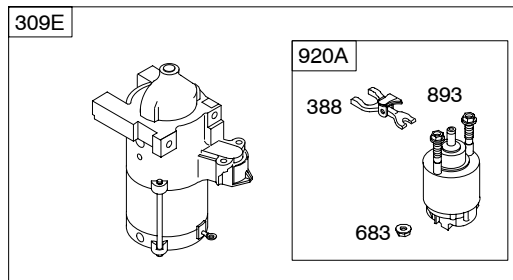

# 350700

1036 EMISSIONS LABEL

For Replacement Starter  
Order Reference 309.

For Replacement Starter  
Order Reference 309B.

697

920

1009

REF. NO.	PART NO.	DESCRIPTION	REF. NO.	PART NO.	DESCRIPTION	REF. NO.	PART NO.	DESCRIPTION
1	692545	Cylinder Assembly (Used After Code Date 97043000). ----- <b>Note</b> ----- <b>807787</b> Cylinder Assembly (Used Before Code Date 97050100). Cylinder Assembly <b>(NO LONGER AVAILABLE)</b> Used on Type No(s). 1137, 1154.	11	806083S	Tube-Breather	23	808768	Flywheel (Steel Ring Gear) ----- <b>Note</b> ----- <b>808776</b> Flywheel (Steel Ring Gear) Used on Type No(s). 1147, 1149, 1155, 1157, 1158, 1163, 1164, 1167, 1168, 1169, 1171.
2	808534	Kit-Bushing/Seal (Magneto Side) (Used After Code Date 97043000). ----- <b>Note</b> ----- <b>807687</b> Kit-Bushing/Seal (Magneto Side) (Used Before Code Date 97050100).	11B	841017	Tube-Breather Used on Type No(s). 1163, 1168. ----- <b>Note</b> ----- <b>841020</b> Tube-Breather Used on Type No(s). 1169.	23A	690921	Flywheel (Aluminum Ring Gear)
3	805101S	Seal-Oil (Magneto Side)	11C	841018	Tube-Breather Used on Type No(s). 1163, 1168.	23B	690922	Flywheel (Rewind Start) Used on Type No(s). 0045, 0102, 1045, 1102.
4	808846	Sump-Engine	11D	841019	Tube-Breather Used on Type No(s). 1163, 1168.	25A	808326	Piston Assembly (Standard) ----- <b>Note</b> ----- <b>808336</b> Piston Assembly (.010" Oversize)
5	809185	Head-Cylinder (Cylinder #1)	11E	841021	Tube-Breather Used on Type No(s). 1169.			<b>808337</b> Piston Assembly (.020" Oversize)
5A	809186	Head-Cylinder (Cylinder #2)	11F	808686	Tube-Breather Used on Type No(s). 1169.	26A	807889	Ring Set (Standard) ----- <b>Note</b> ----- <b>807995</b> Ring Set (.020" Oversize)
6	805193	Washer (Cylinder Head) (Used Before Code Date 94050100).	11G	841022	Tube-Breather	27	690683	Lock-Piston Pin
7	690888	Gasket-Cylinder Head (Graphoil) (Used After Code Date 96033100).	12	842589	Gasket-Crankcase	28A	807886	Pin-Piston
7A	805653S	Gasket-Cylinder Head (Metal) (Used Before Code Date 96040100).	13	692059	Screw (Cylinder Head)	29	807900S	Rod-Connecting (Standard) ----- <b>Note</b> ----- <b>807803</b> Rod-Connecting (.020" Undersize)
8	808988	Breather Assembly	15	690946	Plug-Oil Drain (Square Head)	32	690698	Screw (Connecting Rod)
9	809094	Gasket-Breather	15A	691680	Plug-Oil Drain (Square Socket)	33	807681	Valve-Exhaust
10	690751	Screw (Breather Assembly)	16B	809807	Crankshaft (Used After Code Date 97043000). ----- <b>Note</b> ----- <b>807779</b> Crankshaft (Used Before Code Date 97050100). <b>809815</b> Crankshaft Used on Type No(s). 0119.	34	807680	Valve-Intake
10A	806421	Screw (Breather Assembly) Used on Type No(s). 1163, 1168, 1169.	20	805049S	Seal-Oil (PTO Side)	35	692084	Spring-Valve (Intake)
			22	807362	Screw (Crankcase Cover/Sump)	36	692084	Spring-Valve (Exhaust)