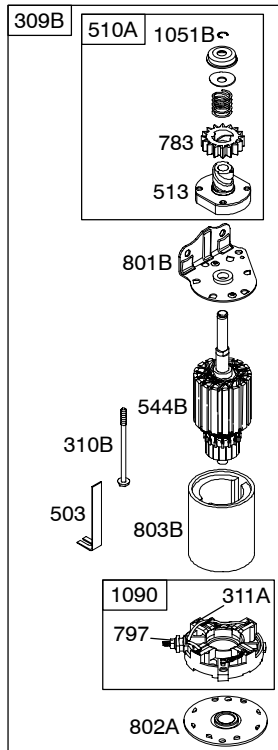

# 350700

1036 EMISSIONS LABEL

For Replacement Starter  
Order Reference 309.

For Replacement Starter  
Order Reference 309B.

697

920

1009

REF. NO.	PART NO.	DESCRIPTION	REF. NO.	PART NO.	DESCRIPTION	REF. NO.	PART NO.	DESCRIPTION
1	692545	Cylinder Assembly (Used After Code Date 97043000). ----- <b>Note</b> ----- <b>807787</b> Cylinder Assembly (Used Before Code Date 97050100). Cylinder Assembly <b>(NO LONGER AVAILABLE)</b> Used on Type No(s). 1137, 1154.	11	806083S	Tube-Breather	23	808768	Flywheel (Steel Ring Gear) ----- <b>Note</b> ----- <b>808776</b> Flywheel (Steel Ring Gear) Used on Type No(s). 1147, 1149, 1155, 1157, 1158, 1163, 1164, 1167, 1168, 1169, 1171.
2	808534	Kit-Bushing/Seal (Magneto Side) (Used After Code Date 97043000). ----- <b>Note</b> ----- <b>807687</b> Kit-Bushing/Seal (Magneto Side) (Used Before Code Date 97050100).	11B	841017	Tube-Breather Used on Type No(s). 1163, 1168. ----- <b>Note</b> ----- <b>841020</b> Tube-Breather Used on Type No(s). 1169.	23A	690921	Flywheel (Aluminum Ring Gear)
3	805101S	Seal-Oil (Magneto Side)	11C	841018	Tube-Breather Used on Type No(s). 1163, 1168.	23B	690922	Flywheel (Rewind Start) Used on Type No(s). 0045, 0102, 1045, 1102.
4	808846	Sump-Engine	11D	841019	Tube-Breather Used on Type No(s). 1163, 1168.	25A	808326	Piston Assembly (Standard) ----- <b>Note</b> ----- <b>808336</b> Piston Assembly (.010" Oversize)
5	809185	Head-Cylinder (Cylinder #1)	11E	841021	Tube-Breather Used on Type No(s). 1169.			<b>808337</b> Piston Assembly (.020" Oversize)
5A	809186	Head-Cylinder (Cylinder #2)	11F	808686	Tube-Breather Used on Type No(s). 1169.	26A	807889	Ring Set (Standard) ----- <b>Note</b> ----- <b>807995</b> Ring Set (.020" Oversize)
6	805193	Washer (Cylinder Head) (Used Before Code Date 94050100).	11G	841022	Tube-Breather	27	690683	Lock-Piston Pin
7	690888	Gasket-Cylinder Head (Graphoil) (Used After Code Date 96033100).	12	842589	Gasket-Crankcase	28A	807886	Pin-Piston
7A	805653S	Gasket-Cylinder Head (Metal) (Used Before Code Date 96040100).	13	692059	Screw (Cylinder Head)	29	807900S	Rod-Connecting (Standard) ----- <b>Note</b> ----- <b>807803</b> Rod-Connecting (.020" Undersize)
8	808988	Breather Assembly	15	690946	Plug-Oil Drain (Square Head)	32	690698	Screw (Connecting Rod)
9	809094	Gasket-Breather	15A	691680	Plug-Oil Drain (Square Socket)	33	807681	Valve-Exhaust
10	690751	Screw (Breather Assembly)	16B	809807	Crankshaft (Used After Code Date 97043000). ----- <b>Note</b> ----- <b>807779</b> Crankshaft (Used Before Code Date 97050100). <b>809815</b> Crankshaft Used on Type No(s). 0119.	34	807680	Valve-Intake
10A	806421	Screw (Breather Assembly) Used on Type No(s). 1163, 1168, 1169.	20	805049S	Seal-Oil (PTO Side)	35	692084	Spring-Valve (Intake)
			22	807362	Screw (Crankcase Cover/Sump)	36	692084	Spring-Valve (Exhaust)