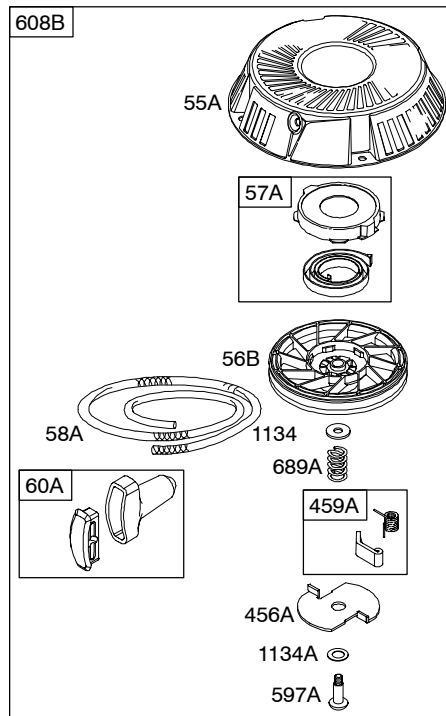

# 350700

1036 EMISSIONS LABEL

For Replacement Starter  
Order Reference 309.

For Replacement Starter  
Order Reference 309B.

697

920

1009

REF. NO.	PART NO.	DESCRIPTION	REF. NO.	PART NO.	DESCRIPTION	REF. NO.	PART NO.	DESCRIPTION
1	692545	Cylinder Assembly (Used After Code Date 97043000). ----- <b>Note</b> ----- <b>807787</b> Cylinder Assembly (Used Before Code Date 97050100). Cylinder Assembly <b>(NO LONGER AVAILABLE)</b> Used on Type No(s). 1137, 1154.	11	806083S	Tube-Breather	23	808768	Flywheel (Steel Ring Gear) ----- <b>Note</b> ----- <b>808776</b> Flywheel (Steel Ring Gear) Used on Type No(s). 1147, 1149, 1155, 1157, 1158, 1163, 1164, 1167, 1168, 1169, 1171.
2	808534	Kit-Bushing/Seal (Magneto Side) (Used After Code Date 97043000). ----- <b>Note</b> ----- <b>807687</b> Kit-Bushing/Seal (Magneto Side) (Used Before Code Date 97050100).	11B	841017	Tube-Breather Used on Type No(s). 1163, 1168. ----- <b>Note</b> ----- <b>841020</b> Tube-Breather Used on Type No(s). 1169.	23A	690921	Flywheel (Aluminum Ring Gear)
3	805101S	Seal-Oil (Magneto Side)	11C	841018	Tube-Breather Used on Type No(s). 1163, 1168.	23B	690922	Flywheel (Rewind Start) Used on Type No(s). 0045, 0102, 1045, 1102.
4	808846	Sump-Engine	11D	841019	Tube-Breather Used on Type No(s). 1163, 1168.	25A	808326	Piston Assembly (Standard) ----- <b>Note</b> ----- <b>808336</b> Piston Assembly (.010" Oversize)
5	809185	Head-Cylinder (Cylinder #1)	11E	841021	Tube-Breather Used on Type No(s). 1169.			<b>808337</b> Piston Assembly (.020" Oversize)
5A	809186	Head-Cylinder (Cylinder #2)	11F	808686	Tube-Breather Used on Type No(s). 1169.	26A	807889	Ring Set (Standard) ----- <b>Note</b> ----- <b>807995</b> Ring Set (.020" Oversize)
6	805193	Washer (Cylinder Head) (Used Before Code Date 94050100).	11G	841022	Tube-Breather	27	690683	Lock-Piston Pin
7	690888	Gasket-Cylinder Head (Graphoil) (Used After Code Date 96033100).	12	842589	Gasket-Crankcase	28A	807886	Pin-Piston
7A	805653S	Gasket-Cylinder Head (Metal) (Used Before Code Date 96040100).	13	692059	Screw (Cylinder Head)	29	807900S	Rod-Connecting (Standard) ----- <b>Note</b> ----- <b>807803</b> Rod-Connecting (.020" Undersize)
8	808988	Breather Assembly	15	690946	Plug-Oil Drain (Square Head)	32	690698	Screw (Connecting Rod)
9	809094	Gasket-Breather	15A	691680	Plug-Oil Drain (Square Socket)	33	807681	Valve-Exhaust
10	690751	Screw (Breather Assembly)	16B	809807	Crankshaft (Used After Code Date 97043000). ----- <b>Note</b> ----- <b>807779</b> Crankshaft (Used Before Code Date 97050100). <b>809815</b> Crankshaft Used on Type No(s). 0119.	34	807680	Valve-Intake
10A	806421	Screw (Breather Assembly) Used on Type No(s). 1163, 1168, 1169.	20	805049S	Seal-Oil (PTO Side)	35	692084	Spring-Valve (Intake)
			22	807362	Screw (Crankcase Cover/Sump)	36	692084	Spring-Valve (Exhaust)