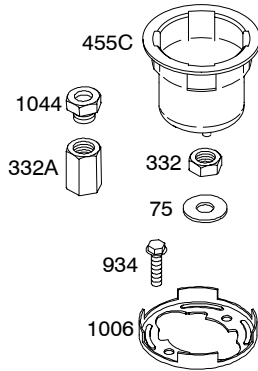

# 350700

1036 EMISSIONS LABEL

For Replacement Starter  
Order Reference 309.

For Replacement Starter  
Order Reference 309B.

697

920

1009

REF. NO.	PART NO.	DESCRIPTION	REF. NO.	PART NO.	DESCRIPTION	REF. NO.	PART NO.	DESCRIPTION
1	692545	Cylinder Assembly (Used After Code Date 97043000). ----- <b>Note</b> ----- <b>807787</b> Cylinder Assembly (Used Before Code Date 97050100). Cylinder Assembly <b>(NO LONGER AVAILABLE)</b> Used on Type No(s). 1137, 1154.	11	806083S	Tube-Breather	23	808768	Flywheel (Steel Ring Gear) ----- <b>Note</b> ----- <b>808776</b> Flywheel (Steel Ring Gear) Used on Type No(s). 1147, 1149, 1155, 1157, 1158, 1163, 1164, 1167, 1168, 1169, 1171.
2	808534	Kit-Bushing/Seal (Magneto Side) (Used After Code Date 97043000). ----- <b>Note</b> ----- <b>807687</b> Kit-Bushing/Seal (Magneto Side) (Used Before Code Date 97050100).	11B	841017	Tube-Breather Used on Type No(s). 1163, 1168. ----- <b>Note</b> ----- <b>841020</b> Tube-Breather Used on Type No(s). 1169.	23A	690921	Flywheel (Aluminum Ring Gear)
3	805101S	Seal-Oil (Magneto Side)	11C	841018	Tube-Breather Used on Type No(s). 1163, 1168.	23B	690922	Flywheel (Rewind Start) Used on Type No(s). 0045, 0102, 1045, 1102.
4	808846	Sump-Engine	11D	841019	Tube-Breather Used on Type No(s). 1163, 1168.	25A	808326	Piston Assembly (Standard) ----- <b>Note</b> ----- <b>808336</b> Piston Assembly (.010" Oversize)
5	809185	Head-Cylinder (Cylinder #1)	11E	841021	Tube-Breather Used on Type No(s). 1169.			<b>808337</b> Piston Assembly (.020" Oversize)
5A	809186	Head-Cylinder (Cylinder #2)	11F	808686	Tube-Breather Used on Type No(s). 1169.	26A	807889	Ring Set (Standard) ----- <b>Note</b> ----- <b>807995</b> Ring Set (.020" Oversize)
6	805193	Washer (Cylinder Head) (Used Before Code Date 94050100).	11G	841022	Tube-Breather	27	690683	Lock-Piston Pin
7	690888	Gasket-Cylinder Head (Graphoil) (Used After Code Date 96033100).	12	842589	Gasket-Crankcase	28A	807886	Pin-Piston
7A	805653S	Gasket-Cylinder Head (Metal) (Used Before Code Date 96040100).	13	692059	Screw (Cylinder Head)	29	807900S	Rod-Connecting (Standard) ----- <b>Note</b> ----- <b>807803</b> Rod-Connecting (.020" Undersize)
8	808988	Breather Assembly	15	690946	Plug-Oil Drain (Square Head)	32	690698	Screw (Connecting Rod)
9	809094	Gasket-Breather	15A	691680	Plug-Oil Drain (Square Socket)	33	807681	Valve-Exhaust
10	690751	Screw (Breather Assembly)	16B	809807	Crankshaft (Used After Code Date 97043000). ----- <b>Note</b> ----- <b>807779</b> Crankshaft (Used Before Code Date 97050100). <b>809815</b> Crankshaft Used on Type No(s). 0119.	34	807680	Valve-Intake
10A	806421	Screw (Breather Assembly) Used on Type No(s). 1163, 1168, 1169.	20	805049S	Seal-Oil (PTO Side)	35	692084	Spring-Valve (Intake)
			22	807362	Screw (Crankcase Cover/Sump)	36	692084	Spring-Valve (Exhaust)