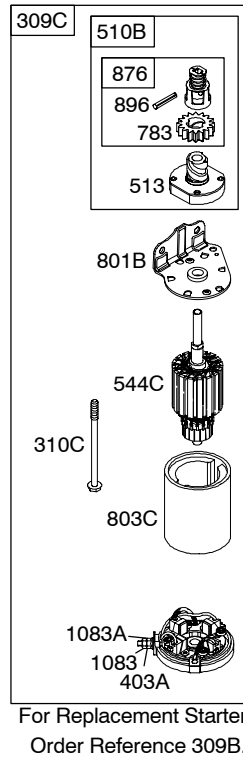

# 350700

1036 EMISSIONS LABEL

For Replacement Starter  
Order Reference 309.

For Replacement Starter  
Order Reference 309B.

697

920

1009

REF. NO.	PART NO.	DESCRIPTION	REF. NO.	PART NO.	DESCRIPTION	REF. NO.	PART NO.	DESCRIPTION
1	692545	Cylinder Assembly (Used After Code Date 97043000). ----- <b>Note</b> ----- <b>807787</b> Cylinder Assembly (Used Before Code Date 97050100). Cylinder Assembly <b>(NO LONGER AVAILABLE)</b> Used on Type No(s). 1137, 1154.	11	806083S	Tube-Breather	23	808768	Flywheel (Steel Ring Gear) ----- <b>Note</b> ----- <b>808776</b> Flywheel (Steel Ring Gear) Used on Type No(s). 1147, 1149, 1155, 1157, 1158, 1163, 1164, 1167, 1168, 1169, 1171.
2	808534	Kit-Bushing/Seal (Magneto Side) (Used After Code Date 97043000). ----- <b>Note</b> ----- <b>807687</b> Kit-Bushing/Seal (Magneto Side) (Used Before Code Date 97050100).	11B	841017	Tube-Breather Used on Type No(s). 1163, 1168. ----- <b>Note</b> ----- <b>841020</b> Tube-Breather Used on Type No(s). 1169.	23A	690921	Flywheel (Aluminum Ring Gear)
3	805101S	Seal-Oil (Magneto Side)	11C	841018	Tube-Breather Used on Type No(s). 1163, 1168.	23B	690922	Flywheel (Rewind Start) Used on Type No(s). 0045, 0102, 1045, 1102.
4	808846	Sump-Engine	11D	841019	Tube-Breather Used on Type No(s). 1163, 1168.	25A	808326	Piston Assembly (Standard) ----- <b>Note</b> ----- <b>808336</b> Piston Assembly (.010" Oversize)
5	809185	Head-Cylinder (Cylinder #1)	11E	841021	Tube-Breather Used on Type No(s). 1169.			<b>808337</b> Piston Assembly (.020" Oversize)
5A	809186	Head-Cylinder (Cylinder #2)	11F	808686	Tube-Breather Used on Type No(s). 1169.	26A	807889	Ring Set (Standard) ----- <b>Note</b> ----- <b>807995</b> Ring Set (.020" Oversize)
6	805193	Washer (Cylinder Head) (Used Before Code Date 94050100).	11G	841022	Tube-Breather	27	690683	Lock-Piston Pin
7	690888	Gasket-Cylinder Head (Graphoil) (Used After Code Date 96033100).	12	842589	Gasket-Crankcase	28A	807886	Pin-Piston
7A	805653S	Gasket-Cylinder Head (Metal) (Used Before Code Date 96040100).	13	692059	Screw (Cylinder Head)	29	807900S	Rod-Connecting (Standard) ----- <b>Note</b> ----- <b>807803</b> Rod-Connecting (.020" Undersize)
8	808988	Breather Assembly	15	690946	Plug-Oil Drain (Square Head)	32	690698	Screw (Connecting Rod)
9	809094	Gasket-Breather	15A	691680	Plug-Oil Drain (Square Socket)	33	807681	Valve-Exhaust
10	690751	Screw (Breather Assembly)	16B	809807	Crankshaft (Used After Code Date 97043000). ----- <b>Note</b> ----- <b>807779</b> Crankshaft (Used Before Code Date 97050100). <b>809815</b> Crankshaft Used on Type No(s). 0119.	34	807680	Valve-Intake
10A	806421	Screw (Breather Assembly) Used on Type No(s). 1163, 1168, 1169.	20	805049S	Seal-Oil (PTO Side)	35	692084	Spring-Valve (Intake)
			22	807362	Screw (Crankcase Cover/Sump)	36	692084	Spring-Valve (Exhaust)