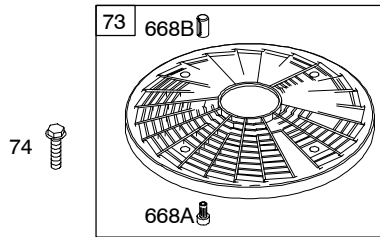

# 350700

1036 EMISSIONS LABEL

For Replacement Starter  
Order Reference 309.

For Replacement Starter  
Order Reference 309B.

697

920

1009

REF. NO.	PART NO.	DESCRIPTION	REF. NO.	PART NO.	DESCRIPTION	REF. NO.	PART NO.	DESCRIPTION
1	692545	Cylinder Assembly (Used After Code Date 97043000). ----- <b>Note</b> ----- <b>807787</b> Cylinder Assembly (Used Before Code Date 97050100). Cylinder Assembly <b>(NO LONGER AVAILABLE)</b> Used on Type No(s). 1137, 1154.	11	806083S	Tube-Breather	23	808768	Flywheel (Steel Ring Gear) ----- <b>Note</b> ----- <b>808776</b> Flywheel (Steel Ring Gear) Used on Type No(s). 1147, 1149, 1155, 1157, 1158, 1163, 1164, 1167, 1168, 1169, 1171.
2	808534	Kit-Bushing/Seal (Magneto Side) (Used After Code Date 97043000). ----- <b>Note</b> ----- <b>807687</b> Kit-Bushing/Seal (Magneto Side) (Used Before Code Date 97050100).	11B	841017	Tube-Breather Used on Type No(s). 1163, 1168. ----- <b>Note</b> ----- <b>841020</b> Tube-Breather Used on Type No(s). 1169.	23A	690921	Flywheel (Aluminum Ring Gear)
3	805101S	Seal-Oil (Magneto Side)	11C	841018	Tube-Breather Used on Type No(s). 1163, 1168.	23B	690922	Flywheel (Rewind Start) Used on Type No(s). 0045, 0102, 1045, 1102.
4	808846	Sump-Engine	11D	841019	Tube-Breather Used on Type No(s). 1163, 1168.	25A	808326	Piston Assembly (Standard) ----- <b>Note</b> ----- <b>808336</b> Piston Assembly (.010" Oversize)
5	809185	Head-Cylinder (Cylinder #1)	11E	841021	Tube-Breather Used on Type No(s). 1169.			<b>808337</b> Piston Assembly (.020" Oversize)
5A	809186	Head-Cylinder (Cylinder #2)	11F	808686	Tube-Breather Used on Type No(s). 1169.	26A	807889	Ring Set (Standard) ----- <b>Note</b> ----- <b>807995</b> Ring Set (.020" Oversize)
6	805193	Washer (Cylinder Head) (Used Before Code Date 94050100).	11G	841022	Tube-Breather	27	690683	Lock-Piston Pin
7	690888	Gasket-Cylinder Head (Graphoil) (Used After Code Date 96033100).	12	842589	Gasket-Crankcase	28A	807886	Pin-Piston
7A	805653S	Gasket-Cylinder Head (Metal) (Used Before Code Date 96040100).	13	692059	Screw (Cylinder Head)	29	807900S	Rod-Connecting (Standard) ----- <b>Note</b> ----- <b>807803</b> Rod-Connecting (.020" Undersize)
8	808988	Breather Assembly	15	690946	Plug-Oil Drain (Square Head)	32	690698	Screw (Connecting Rod)
9	809094	Gasket-Breather	15A	691680	Plug-Oil Drain (Square Socket)	33	807681	Valve-Exhaust
10	690751	Screw (Breather Assembly)	16B	809807	Crankshaft (Used After Code Date 97043000). ----- <b>Note</b> ----- <b>807779</b> Crankshaft (Used Before Code Date 97050100). <b>809815</b> Crankshaft Used on Type No(s). 0119.	34	807680	Valve-Intake
10A	806421	Screw (Breather Assembly) Used on Type No(s). 1163, 1168, 1169.	20	805049S	Seal-Oil (PTO Side)	35	692084	Spring-Valve (Intake)
			22	807362	Screw (Crankcase Cover/Sump)	36	692084	Spring-Valve (Exhaust)