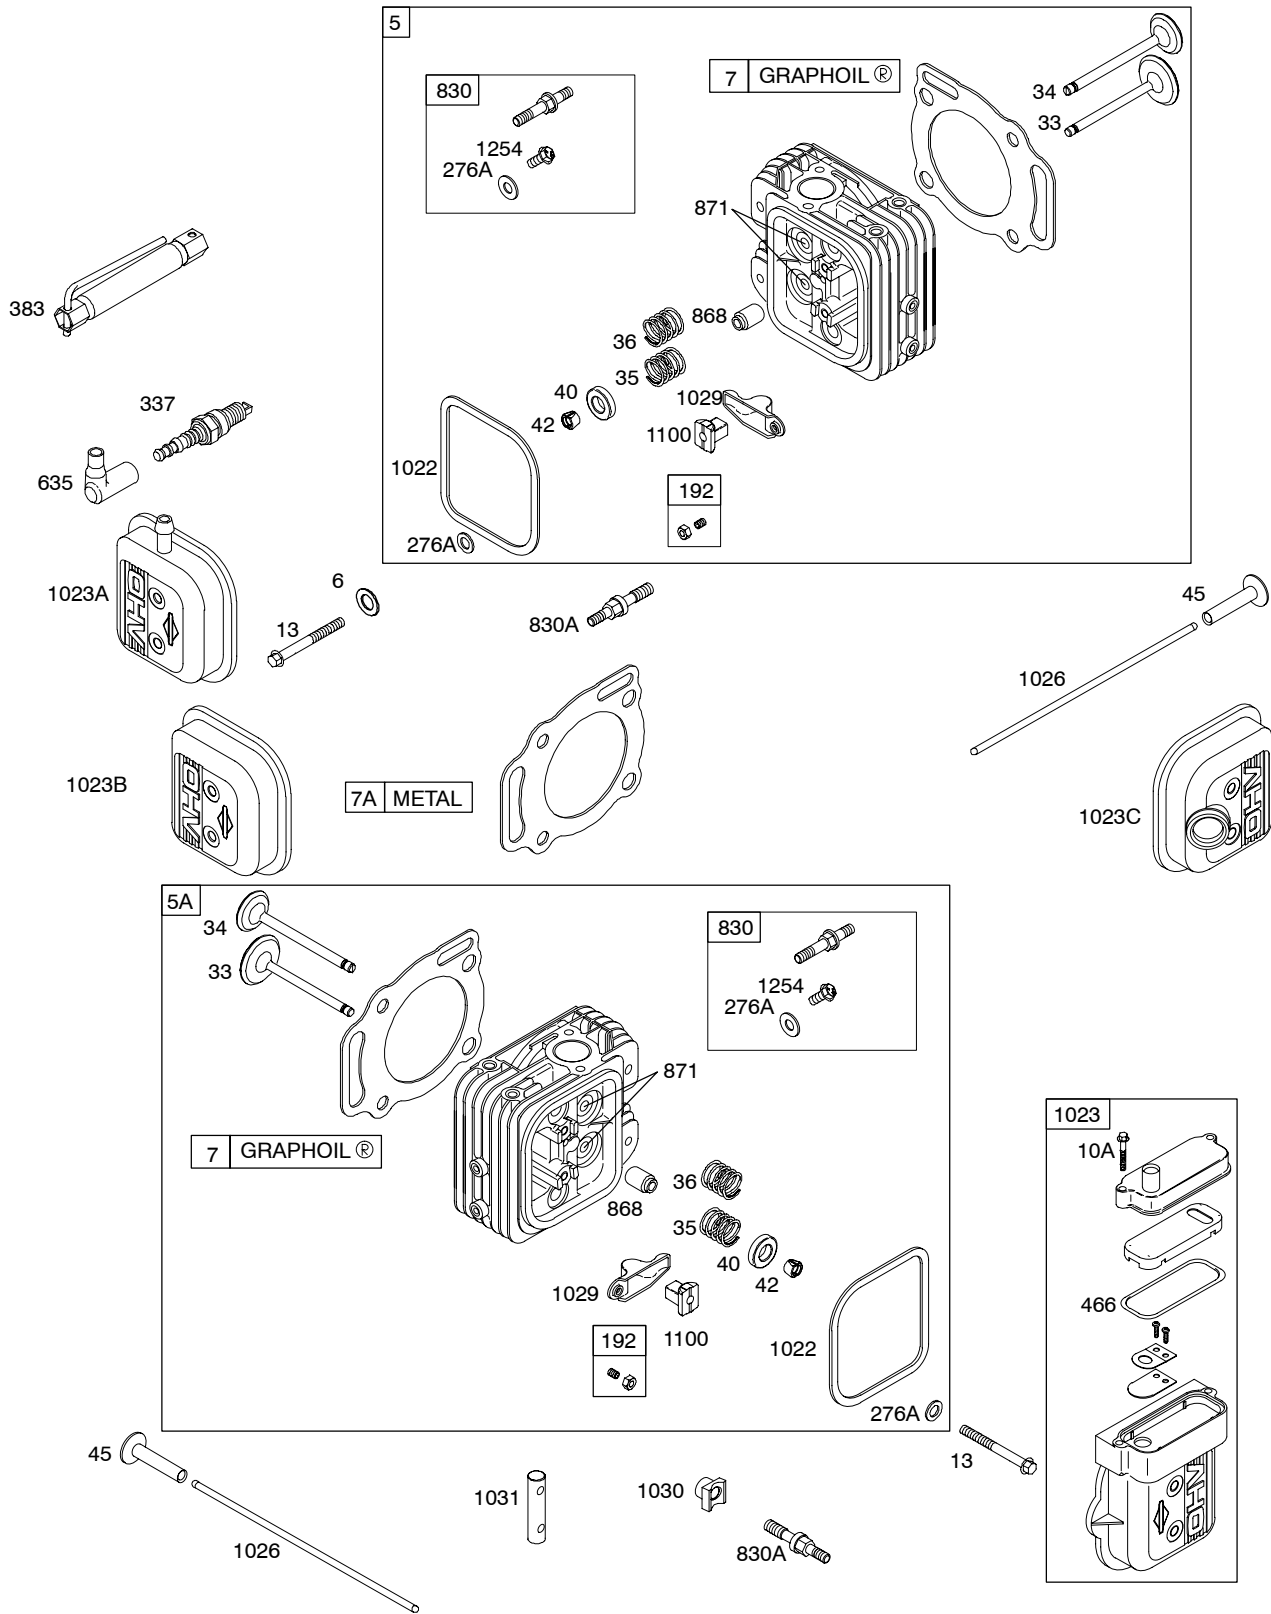

# 350700

1036 EMISSIONS LABEL

For Replacement Starter  
Order Reference 309.

For Replacement Starter  
Order Reference 309B.

697

920

1009

REF. NO.	PART NO.	DESCRIPTION	REF. NO.	PART NO.	DESCRIPTION	REF. NO.	PART NO.	DESCRIPTION
1	692545	Cylinder Assembly (Used After Code Date 97043000). ----- <b>Note</b> ----- <b>807787</b> Cylinder Assembly (Used Before Code Date 97050100). Cylinder Assembly <b>(NO LONGER AVAILABLE)</b> Used on Type No(s). 1137, 1154.	11	806083S	Tube-Breather	23	808768	Flywheel (Steel Ring Gear) ----- <b>Note</b> ----- <b>808776</b> Flywheel (Steel Ring Gear) Used on Type No(s). 1147, 1149, 1155, 1157, 1158, 1163, 1164, 1167, 1168, 1169, 1171.
2	808534	Kit-Bushing/Seal (Magneto Side) (Used After Code Date 97043000). ----- <b>Note</b> ----- <b>807687</b> Kit-Bushing/Seal (Magneto Side) (Used Before Code Date 97050100).	11B	841017	Tube-Breather Used on Type No(s). 1163, 1168. ----- <b>Note</b> ----- <b>841020</b> Tube-Breather Used on Type No(s). 1169.	23A	690921	Flywheel (Aluminum Ring Gear)
3	805101S	Seal-Oil (Magneto Side)	11C	841018	Tube-Breather Used on Type No(s). 1163, 1168.	23B	690922	Flywheel (Rewind Start) Used on Type No(s). 0045, 0102, 1045, 1102.
4	808846	Sump-Engine	11D	841019	Tube-Breather Used on Type No(s). 1163, 1168.	25A	808326	Piston Assembly (Standard) ----- <b>Note</b> ----- <b>808336</b> Piston Assembly (.010" Oversize)
5	809185	Head-Cylinder (Cylinder #1)	11E	841021	Tube-Breather Used on Type No(s). 1169.			<b>808337</b> Piston Assembly (.020" Oversize)
5A	809186	Head-Cylinder (Cylinder #2)	11F	808686	Tube-Breather Used on Type No(s). 1169.	26A	807889	Ring Set (Standard) ----- <b>Note</b> ----- <b>807995</b> Ring Set (.020" Oversize)
6	805193	Washer (Cylinder Head) (Used Before Code Date 94050100).	11G	841022	Tube-Breather	27	690683	Lock-Piston Pin
7	690888	Gasket-Cylinder Head (Graphoil) (Used After Code Date 96033100).	12	842589	Gasket-Crankcase	28A	807886	Pin-Piston
7A	805653S	Gasket-Cylinder Head (Metal) (Used Before Code Date 96040100).	13	692059	Screw (Cylinder Head)	29	807900S	Rod-Connecting (Standard) ----- <b>Note</b> ----- <b>807803</b> Rod-Connecting (.020" Undersize)
8	808988	Breather Assembly	15	690946	Plug-Oil Drain (Square Head)	32	690698	Screw (Connecting Rod)
9	809094	Gasket-Breather	15A	691680	Plug-Oil Drain (Square Socket)	33	807681	Valve-Exhaust
10	690751	Screw (Breather Assembly)	16B	809807	Crankshaft (Used After Code Date 97043000). ----- <b>Note</b> ----- <b>807779</b> Crankshaft (Used Before Code Date 97050100). <b>809815</b> Crankshaft Used on Type No(s). 0119.	34	807680	Valve-Intake
10A	806421	Screw (Breather Assembly) Used on Type No(s). 1163, 1168, 1169.	20	805049S	Seal-Oil (PTO Side)	35	692084	Spring-Valve (Intake)
			22	807362	Screw (Crankcase Cover/Sump)	36	692084	Spring-Valve (Exhaust)