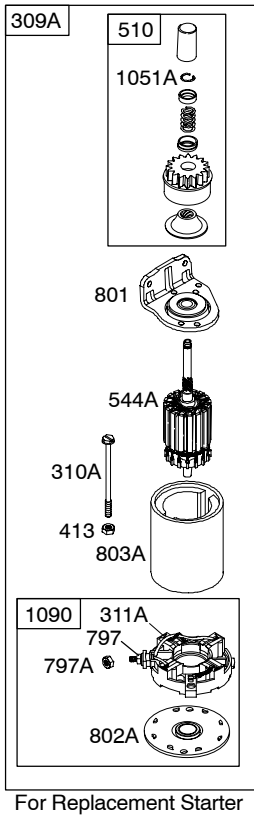

# 350700

1036 EMISSIONS LABEL

For Replacement Starter  
Order Reference 309.

For Replacement Starter  
Order Reference 309B.

697

920

1009

REF. NO.	PART NO.	DESCRIPTION	REF. NO.	PART NO.	DESCRIPTION	REF. NO.	PART NO.	DESCRIPTION
1	692545	Cylinder Assembly (Used After Code Date 97043000). ----- <b>Note</b> ----- <b>807787</b> Cylinder Assembly (Used Before Code Date 97050100). Cylinder Assembly <b>(NO LONGER AVAILABLE)</b> Used on Type No(s). 1137, 1154.	11	806083S	Tube-Breather	23	808768	Flywheel (Steel Ring Gear) ----- <b>Note</b> ----- <b>808776</b> Flywheel (Steel Ring Gear) Used on Type No(s). 1147, 1149, 1155, 1157, 1158, 1163, 1164, 1167, 1168, 1169, 1171.
2	808534	Kit-Bushing/Seal (Magneto Side) (Used After Code Date 97043000). ----- <b>Note</b> ----- <b>807687</b> Kit-Bushing/Seal (Magneto Side) (Used Before Code Date 97050100).	11B	841017	Tube-Breather Used on Type No(s). 1163, 1168. ----- <b>Note</b> ----- <b>841020</b> Tube-Breather Used on Type No(s). 1169.	23A	690921	Flywheel (Aluminum Ring Gear)
3	805101S	Seal-Oil (Magneto Side)	11C	841018	Tube-Breather Used on Type No(s). 1163, 1168.	23B	690922	Flywheel (Rewind Start) Used on Type No(s). 0045, 0102, 1045, 1102.
4	808846	Sump-Engine	11D	841019	Tube-Breather Used on Type No(s). 1163, 1168.	25A	808326	Piston Assembly (Standard) ----- <b>Note</b> ----- <b>808336</b> Piston Assembly (.010" Oversize)
5	809185	Head-Cylinder (Cylinder #1)	11E	841021	Tube-Breather Used on Type No(s). 1169.			<b>808337</b> Piston Assembly (.020" Oversize)
5A	809186	Head-Cylinder (Cylinder #2)	11F	808686	Tube-Breather Used on Type No(s). 1169.	26A	807889	Ring Set (Standard) ----- <b>Note</b> ----- <b>807995</b> Ring Set (.020" Oversize)
6	805193	Washer (Cylinder Head) (Used Before Code Date 94050100).	11G	841022	Tube-Breather	27	690683	Lock-Piston Pin
7	690888	Gasket-Cylinder Head (Graphoil) (Used After Code Date 96033100).	12	842589	Gasket-Crankcase	28A	807886	Pin-Piston
7A	805653S	Gasket-Cylinder Head (Metal) (Used Before Code Date 96040100).	13	692059	Screw (Cylinder Head)	29	807900S	Rod-Connecting (Standard) ----- <b>Note</b> ----- <b>807803</b> Rod-Connecting (.020" Undersize)
8	808988	Breather Assembly	15	690946	Plug-Oil Drain (Square Head)	32	690698	Screw (Connecting Rod)
9	809094	Gasket-Breather	15A	691680	Plug-Oil Drain (Square Socket)	33	807681	Valve-Exhaust
10	690751	Screw (Breather Assembly)	16B	809807	Crankshaft (Used After Code Date 97043000). ----- <b>Note</b> ----- <b>807779</b> Crankshaft (Used Before Code Date 97050100). <b>809815</b> Crankshaft Used on Type No(s). 0119.	34	807680	Valve-Intake
10A	806421	Screw (Breather Assembly) Used on Type No(s). 1163, 1168, 1169.	20	805049S	Seal-Oil (PTO Side)	35	692084	Spring-Valve (Intake)
			22	807362	Screw (Crankcase Cover/Sump)	36	692084	Spring-Valve (Exhaust)