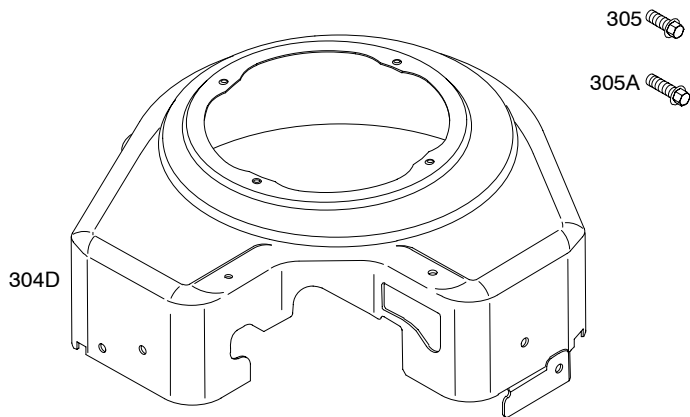

# 350700

1036 EMISSIONS LABEL

For Replacement Starter  
Order Reference 309.

For Replacement Starter  
Order Reference 309B.

697

920

1009

REF. NO.	PART NO.	DESCRIPTION	REF. NO.	PART NO.	DESCRIPTION	REF. NO.	PART NO.	DESCRIPTION
1	692545	Cylinder Assembly (Used After Code Date 97043000). ----- <b>Note</b> ----- <b>807787</b> Cylinder Assembly (Used Before Code Date 97050100). Cylinder Assembly <b>(NO LONGER AVAILABLE)</b> Used on Type No(s). 1137, 1154.	11	806083S	Tube-Breather	23	808768	Flywheel (Steel Ring Gear) ----- <b>Note</b> ----- <b>808776</b> Flywheel (Steel Ring Gear) Used on Type No(s). 1147, 1149, 1155, 1157, 1158, 1163, 1164, 1167, 1168, 1169, 1171.
2	808534	Kit-Bushing/Seal (Magneto Side) (Used After Code Date 97043000). ----- <b>Note</b> ----- <b>807687</b> Kit-Bushing/Seal (Magneto Side) (Used Before Code Date 97050100).	11B	841017	Tube-Breather Used on Type No(s). 1163, 1168. ----- <b>Note</b> ----- <b>841020</b> Tube-Breather Used on Type No(s). 1169.	23A	690921	Flywheel (Aluminum Ring Gear)
3	805101S	Seal-Oil (Magneto Side)	11C	841018	Tube-Breather Used on Type No(s). 1163, 1168.	23B	690922	Flywheel (Rewind Start) Used on Type No(s). 0045, 0102, 1045, 1102.
4	808846	Sump-Engine	11D	841019	Tube-Breather Used on Type No(s). 1163, 1168.	25A	808326	Piston Assembly (Standard) ----- <b>Note</b> ----- <b>808336</b> Piston Assembly (.010" Oversize)
5	809185	Head-Cylinder (Cylinder #1)	11E	841021	Tube-Breather Used on Type No(s). 1169.			<b>808337</b> Piston Assembly (.020" Oversize)
5A	809186	Head-Cylinder (Cylinder #2)	11F	808686	Tube-Breather Used on Type No(s). 1169.	26A	807889	Ring Set (Standard) ----- <b>Note</b> ----- <b>807995</b> Ring Set (.020" Oversize)
6	805193	Washer (Cylinder Head) (Used Before Code Date 94050100).	11G	841022	Tube-Breather	27	690683	Lock-Piston Pin
7	690888	Gasket-Cylinder Head (Graphoil) (Used After Code Date 96033100).	12	842589	Gasket-Crankcase	28A	807886	Pin-Piston
7A	805653S	Gasket-Cylinder Head (Metal) (Used Before Code Date 96040100).	13	692059	Screw (Cylinder Head)	29	807900S	Rod-Connecting (Standard) ----- <b>Note</b> ----- <b>807803</b> Rod-Connecting (.020" Undersize)
8	808988	Breather Assembly	15	690946	Plug-Oil Drain (Square Head)	32	690698	Screw (Connecting Rod)
9	809094	Gasket-Breather	15A	691680	Plug-Oil Drain (Square Socket)	33	807681	Valve-Exhaust
10	690751	Screw (Breather Assembly)	16B	809807	Crankshaft (Used After Code Date 97043000). ----- <b>Note</b> ----- <b>807779</b> Crankshaft (Used Before Code Date 97050100). <b>809815</b> Crankshaft Used on Type No(s). 0119.	34	807680	Valve-Intake
10A	806421	Screw (Breather Assembly) Used on Type No(s). 1163, 1168, 1169.	20	805049S	Seal-Oil (PTO Side)	35	692084	Spring-Valve (Intake)
			22	807362	Screw (Crankcase Cover/Sump)	36	692084	Spring-Valve (Exhaust)