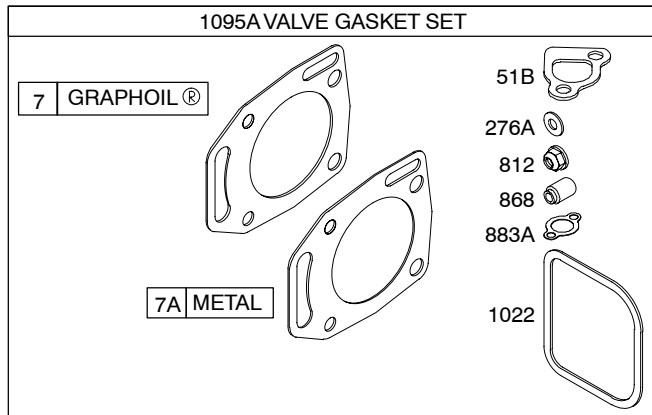

# 350700

1036 EMISSIONS LABEL

For Replacement Starter  
Order Reference 309.

For Replacement Starter  
Order Reference 309B.

697

920

1009

REF. NO.	PART NO.	DESCRIPTION	REF. NO.	PART NO.	DESCRIPTION	REF. NO.	PART NO.	DESCRIPTION
1	692545	Cylinder Assembly (Used After Code Date 97043000). ----- <b>Note</b> ----- <b>807787</b> Cylinder Assembly (Used Before Code Date 97050100). Cylinder Assembly <b>(NO LONGER AVAILABLE)</b> Used on Type No(s). 1137, 1154.	11	806083S	Tube-Breather	23	808768	Flywheel (Steel Ring Gear) ----- <b>Note</b> ----- <b>808776</b> Flywheel (Steel Ring Gear) Used on Type No(s). 1147, 1149, 1155, 1157, 1158, 1163, 1164, 1167, 1168, 1169, 1171.
2	808534	Kit-Bushing/Seal (Magneto Side) (Used After Code Date 97043000). ----- <b>Note</b> ----- <b>807687</b> Kit-Bushing/Seal (Magneto Side) (Used Before Code Date 97050100).	11B	841017	Tube-Breather Used on Type No(s). 1163, 1168. ----- <b>Note</b> ----- <b>841020</b> Tube-Breather Used on Type No(s). 1169.	23A	690921	Flywheel (Aluminum Ring Gear)
3	805101S	Seal-Oil (Magneto Side)	11C	841018	Tube-Breather Used on Type No(s). 1163, 1168.	23B	690922	Flywheel (Rewind Start) Used on Type No(s). 0045, 0102, 1045, 1102.
4	808846	Sump-Engine	11D	841019	Tube-Breather Used on Type No(s). 1163, 1168.	25A	808326	Piston Assembly (Standard) ----- <b>Note</b> ----- <b>808336</b> Piston Assembly (.010" Oversize)
5	809185	Head-Cylinder (Cylinder #1)	11E	841021	Tube-Breather Used on Type No(s). 1169.			<b>808337</b> Piston Assembly (.020" Oversize)
5A	809186	Head-Cylinder (Cylinder #2)	11F	808686	Tube-Breather Used on Type No(s). 1169.	26A	807889	Ring Set (Standard) ----- <b>Note</b> ----- <b>807995</b> Ring Set (.020" Oversize)
6	805193	Washer (Cylinder Head) (Used Before Code Date 94050100).	11G	841022	Tube-Breather	27	690683	Lock-Piston Pin
7	690888	Gasket-Cylinder Head (Graphoil) (Used After Code Date 96033100).	12	842589	Gasket-Crankcase	28A	807886	Pin-Piston
7A	805653S	Gasket-Cylinder Head (Metal) (Used Before Code Date 96040100).	13	692059	Screw (Cylinder Head)	29	807900S	Rod-Connecting (Standard) ----- <b>Note</b> ----- <b>807803</b> Rod-Connecting (.020" Undersize)
8	808988	Breather Assembly	15	690946	Plug-Oil Drain (Square Head)	32	690698	Screw (Connecting Rod)
9	809094	Gasket-Breather	15A	691680	Plug-Oil Drain (Square Socket)	33	807681	Valve-Exhaust
10	690751	Screw (Breather Assembly)	16B	809807	Crankshaft (Used After Code Date 97043000). ----- <b>Note</b> ----- <b>807779</b> Crankshaft (Used Before Code Date 97050100). <b>809815</b> Crankshaft Used on Type No(s). 0119.	34	807680	Valve-Intake
10A	806421	Screw (Breather Assembly) Used on Type No(s). 1163, 1168, 1169.	20	805049S	Seal-Oil (PTO Side)	35	692084	Spring-Valve (Intake)
			22	807362	Screw (Crankcase Cover/Sump)	36	692084	Spring-Valve (Exhaust)