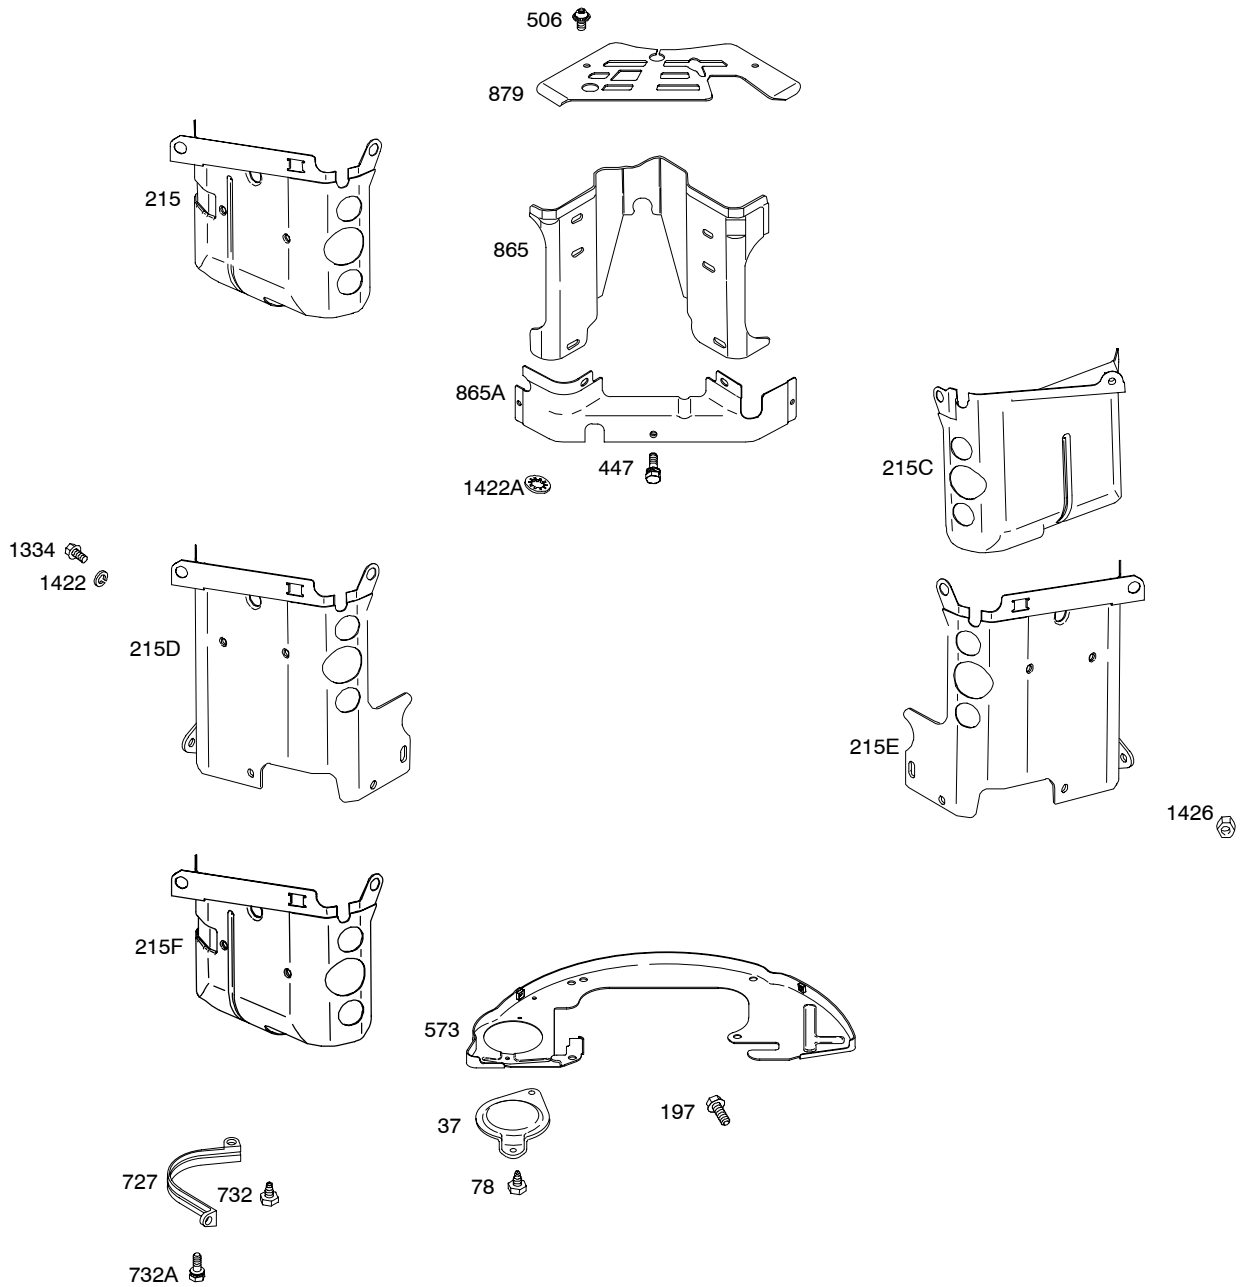

# 350700

1036 EMISSIONS LABEL

For Replacement Starter  
Order Reference 309.

For Replacement Starter  
Order Reference 309B.

697

920

1009

REF. NO.	PART NO.	DESCRIPTION	REF. NO.	PART NO.	DESCRIPTION	REF. NO.	PART NO.	DESCRIPTION
1	692545	Cylinder Assembly (Used After Code Date 97043000). ----- <b>Note</b> ----- <b>807787</b> Cylinder Assembly (Used Before Code Date 97050100). Cylinder Assembly <b>(NO LONGER AVAILABLE)</b> Used on Type No(s). 1137, 1154.	11	806083S	Tube-Breather	23	808768	Flywheel (Steel Ring Gear) ----- <b>Note</b> ----- <b>808776</b> Flywheel (Steel Ring Gear) Used on Type No(s). 1147, 1149, 1155, 1157, 1158, 1163, 1164, 1167, 1168, 1169, 1171.
2	808534	Kit-Bushing/Seal (Magneto Side) (Used After Code Date 97043000). ----- <b>Note</b> ----- <b>807687</b> Kit-Bushing/Seal (Magneto Side) (Used Before Code Date 97050100).	11B	841017	Tube-Breather Used on Type No(s). 1163, 1168. ----- <b>Note</b> ----- <b>841020</b> Tube-Breather Used on Type No(s). 1169.	23A	690921	Flywheel (Aluminum Ring Gear)
3	805101S	Seal-Oil (Magneto Side)	11C	841018	Tube-Breather Used on Type No(s). 1163, 1168.	23B	690922	Flywheel (Rewind Start) Used on Type No(s). 0045, 0102, 1045, 1102.
4	808846	Sump-Engine	11D	841019	Tube-Breather Used on Type No(s). 1163, 1168.	25A	808326	Piston Assembly (Standard) ----- <b>Note</b> ----- <b>808336</b> Piston Assembly (.010" Oversize)
5	809185	Head-Cylinder (Cylinder #1)	11E	841021	Tube-Breather Used on Type No(s). 1169.			<b>808337</b> Piston Assembly (.020" Oversize)
5A	809186	Head-Cylinder (Cylinder #2)	11F	808686	Tube-Breather Used on Type No(s). 1169.	26A	807889	Ring Set (Standard) ----- <b>Note</b> ----- <b>807995</b> Ring Set (.020" Oversize)
6	805193	Washer (Cylinder Head) (Used Before Code Date 94050100).	11G	841022	Tube-Breather	27	690683	Lock-Piston Pin
7	690888	Gasket-Cylinder Head (Graphoil) (Used After Code Date 96033100).	12	842589	Gasket-Crankcase	28A	807886	Pin-Piston
7A	805653S	Gasket-Cylinder Head (Metal) (Used Before Code Date 96040100).	13	692059	Screw (Cylinder Head)	29	807900S	Rod-Connecting (Standard) ----- <b>Note</b> ----- <b>807803</b> Rod-Connecting (.020" Undersize)
8	808988	Breather Assembly	15	690946	Plug-Oil Drain (Square Head)	32	690698	Screw (Connecting Rod)
9	809094	Gasket-Breather	15A	691680	Plug-Oil Drain (Square Socket)	33	807681	Valve-Exhaust
10	690751	Screw (Breather Assembly)	16B	809807	Crankshaft (Used After Code Date 97043000). ----- <b>Note</b> ----- <b>807779</b> Crankshaft (Used Before Code Date 97050100). <b>809815</b> Crankshaft Used on Type No(s). 0119.	34	807680	Valve-Intake
10A	806421	Screw (Breather Assembly) Used on Type No(s). 1163, 1168, 1169.	20	805049S	Seal-Oil (PTO Side)	35	692084	Spring-Valve (Intake)
			22	807362	Screw (Crankcase Cover/Sump)	36	692084	Spring-Valve (Exhaust)