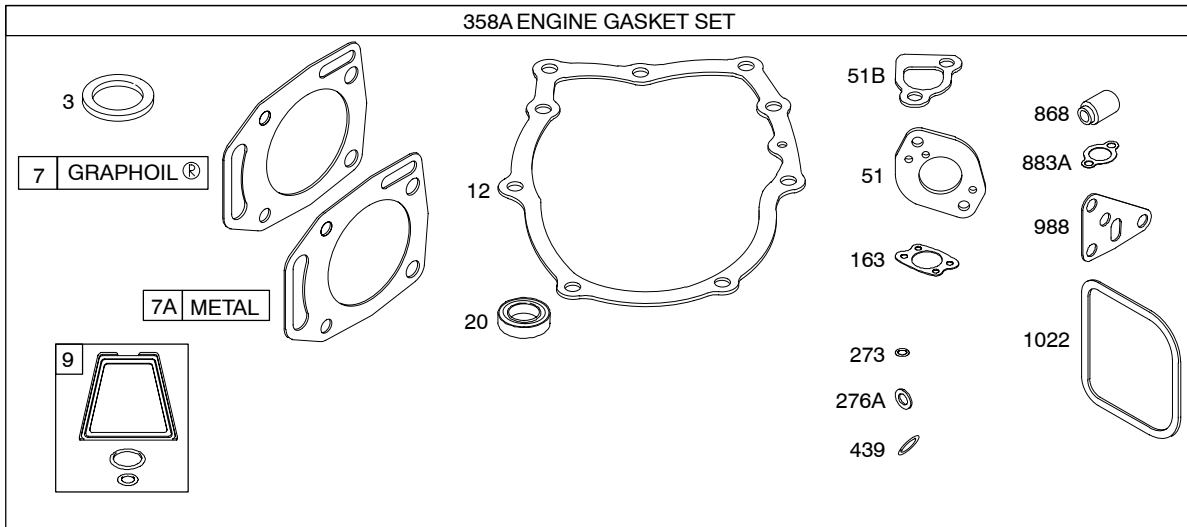

# 350700

1036 EMISSIONS LABEL

For Replacement Starter  
Order Reference 309.

For Replacement Starter  
Order Reference 309B.

697

920

1009

REF. NO.	PART NO.	DESCRIPTION	REF. NO.	PART NO.	DESCRIPTION	REF. NO.	PART NO.	DESCRIPTION
1	692545	Cylinder Assembly (Used After Code Date 97043000). ----- <b>Note</b> ----- <b>807787</b> Cylinder Assembly (Used Before Code Date 97050100). Cylinder Assembly <b>(NO LONGER AVAILABLE)</b> Used on Type No(s). 1137, 1154.	11	806083S	Tube-Breather	23	808768	Flywheel (Steel Ring Gear) ----- <b>Note</b> ----- <b>808776</b> Flywheel (Steel Ring Gear) Used on Type No(s). 1147, 1149, 1155, 1157, 1158, 1163, 1164, 1167, 1168, 1169, 1171.
2	808534	Kit-Bushing/Seal (Magneto Side) (Used After Code Date 97043000). ----- <b>Note</b> ----- <b>807687</b> Kit-Bushing/Seal (Magneto Side) (Used Before Code Date 97050100).	11B	841017	Tube-Breather Used on Type No(s). 1163, 1168. ----- <b>Note</b> ----- <b>841020</b> Tube-Breather Used on Type No(s). 1169.	23A	690921	Flywheel (Aluminum Ring Gear)
3	805101S	Seal-Oil (Magneto Side)	11C	841018	Tube-Breather Used on Type No(s). 1163, 1168.	23B	690922	Flywheel (Rewind Start) Used on Type No(s). 0045, 0102, 1045, 1102.
4	808846	Sump-Engine	11D	841019	Tube-Breather Used on Type No(s). 1163, 1168.	25A	808326	Piston Assembly (Standard) ----- <b>Note</b> ----- <b>808336</b> Piston Assembly (.010" Oversize)
5	809185	Head-Cylinder (Cylinder #1)	11E	841021	Tube-Breather Used on Type No(s). 1169.			<b>808337</b> Piston Assembly (.020" Oversize)
5A	809186	Head-Cylinder (Cylinder #2)	11F	808686	Tube-Breather Used on Type No(s). 1169.	26A	807889	Ring Set (Standard) ----- <b>Note</b> ----- <b>807995</b> Ring Set (.020" Oversize)
6	805193	Washer (Cylinder Head) (Used Before Code Date 94050100).	11G	841022	Tube-Breather	27	690683	Lock-Piston Pin
7	690888	Gasket-Cylinder Head (Graphoil) (Used After Code Date 96033100).	12	842589	Gasket-Crankcase	28A	807886	Pin-Piston
7A	805653S	Gasket-Cylinder Head (Metal) (Used Before Code Date 96040100).	13	692059	Screw (Cylinder Head)	29	807900S	Rod-Connecting (Standard) ----- <b>Note</b> ----- <b>807803</b> Rod-Connecting (.020" Undersize)
8	808988	Breather Assembly	15	690946	Plug-Oil Drain (Square Head)	32	690698	Screw (Connecting Rod)
9	809094	Gasket-Breather	15A	691680	Plug-Oil Drain (Square Socket)	33	807681	Valve-Exhaust
10	690751	Screw (Breather Assembly)	16B	809807	Crankshaft (Used After Code Date 97043000). ----- <b>Note</b> ----- <b>807779</b> Crankshaft (Used Before Code Date 97050100). <b>809815</b> Crankshaft Used on Type No(s). 0119.	34	807680	Valve-Intake
10A	806421	Screw (Breather Assembly) Used on Type No(s). 1163, 1168, 1169.	20	805049S	Seal-Oil (PTO Side)	35	692084	Spring-Valve (Intake)
			22	807362	Screw (Crankcase Cover/Sump)	36	692084	Spring-Valve (Exhaust)