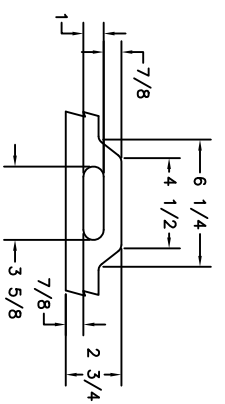

Information on this print is of proprietary nature and is not to be copied. This design is the property of Sauber Mfg. Co.

CASTING MATERIAL: ALMAG 35
 CASTING WEIGHT: 155 LBS
 LOAD CAPACITY: 60,600 LBS (15" dia ram)
 LOAD CAPACITY: 68,600 LBS (18.25" dia ram)

			
SAUBER MFG. CO. VIRGIL, IL			
DRN	JMM	TITLE	MODEL 4848
CK'D			OUTRIGGER PAD
AP'VD		IDENT NO.	1440ST
		REV	R1
		DATE	02/14/2006
		SCALE	2" = 1"
		SHEET	1 OF 1

SAUBER MFG. CO.
 10 N. SAUBER RD
 VIRGIL, IL 60151-1000
 (630) 365-6600