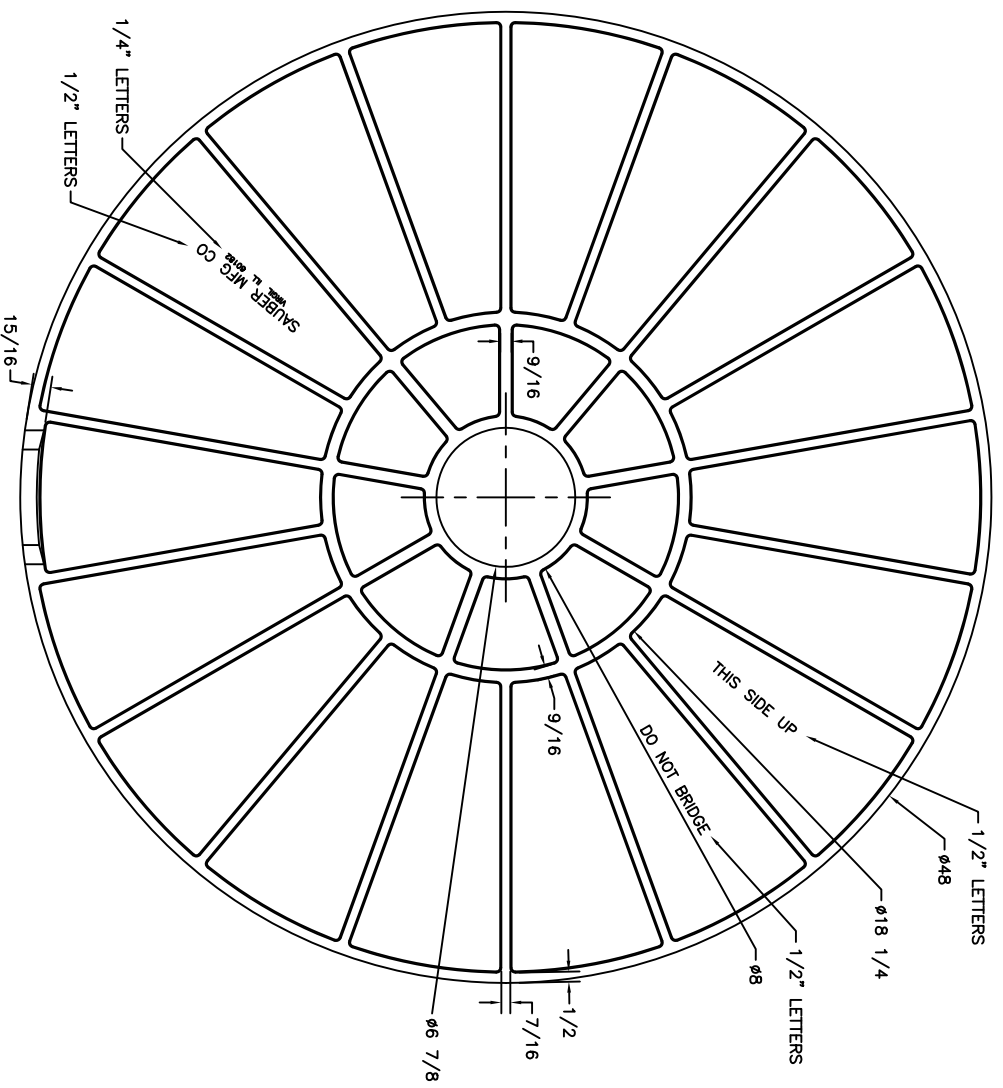

Information on this print is of proprietary nature and is not to be copied. This design is the property of Sauber Mfg. Co.

CASTING MATERIAL: ALMAG 35
 CASTING WEIGHT: 155 LBS
 LOAD CAPACITY: 60,600 LBS (15" dia ram)
 LOAD CAPACITY: 68,600 LBS (18.25" dia ram)

			
SAUBER MFG. CO. VIRGIL, IL			
DRN	JMM	TITLE	MODEL 4848
CK'D			OUTRIGGER PAD
AP'VD		IDENT NO.	1440ST
		REV	R1
		DATE	02/14/2006
		SCALE	2" = 1"
		SHEET	1 OF 1

SAUBER MFG. CO.
 10 N. SAUBER RD
 VIRGIL, IL 60151-1000
 (630) 365-6600