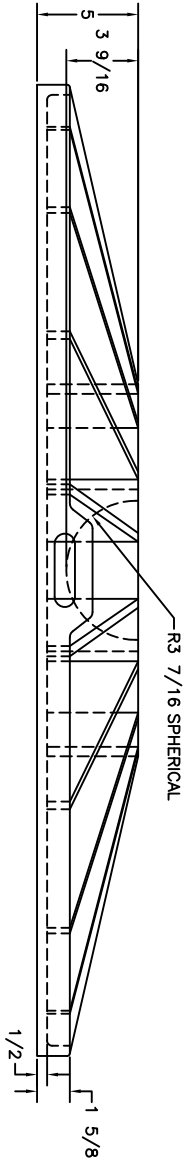

Information on this print is of proprietary nature and is not to be copied. This design is the property of Sauber Mfg. Co.

CASTING MATERIAL: ALMAG 35
 CASTING WEIGHT: 155 LBS
 LOAD CAPACITY: 60,600 LBS (15" dia ram)
 LOAD CAPACITY: 68,600 LBS (18.25" dia ram)

			
SAUBER MFG. CO. VIRGIL, IL			
DRN	JMM	TITLE	MODEL 4848
CK'D			OUTRIGGER PAD
AP'VD		IDENT NO.	1440ST
		REV	R1
		DATE	02/14/2006
		SCALE	2" = 1"
		SHEET	1 OF 1

SAUBER MFG. CO.
 10 N. SAUBER RD
 VIRGIL, IL 60151-1000
 (630) 365-6600