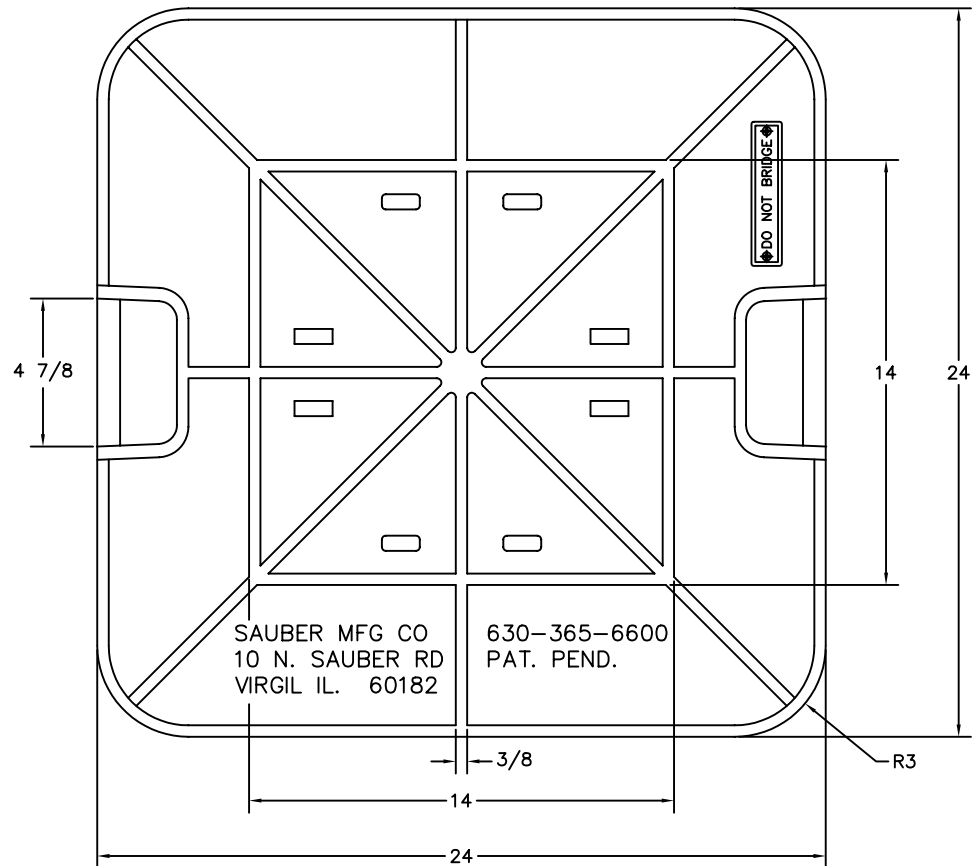

Information on this print is of proprietary nature and is not to be copied. This design is the property of Sauber Mfg. Co.

Material: Almag 35  
 Casting Weight: 37 lbs  
 Load Capacity: 20,000 lbs (14" dia ram)

SAUBER MFG. CO. VIRGIL, IL			
DR'N	JMM	TITLE MODEL 2424 OUTRIGGER PAD	
CK'D		IDENT NO.	REV DATE
AP'VD		1543ST	R5 04/21/2000
SCALE 3" = 1'			SHEET 1 OF 1