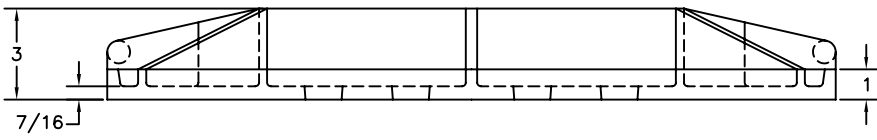

Information on this print is of proprietary nature and is not to be copied. This design is the property of Sauber Mfg. Co.

Material: Almag 35  
 Casting Weight: 37 lbs  
 Load Capacity: 20,000 lbs (14" dia ram)

SAUBER MFG. CO. VIRGIL, IL			
DR'N	JMM	TITLE MODEL 2424 OUTRIGGER PAD	
CK'D		IDENT NO.	REV DATE
AP'VD		1543ST	R5 04/21/2000
SCALE 3" = 1'			SHEET 1 OF 1