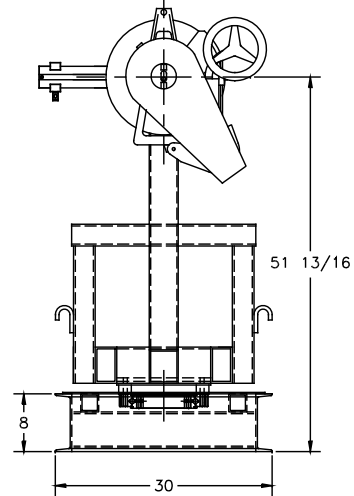

Information on this print is of proprietary nature and is not to be copied. This design is the property of Sauber Mfg. Co.

		SAUBER MFG. CO. VIRGIL, IL		
		DR'N EJB	TITLE 1619 ASSEMBLY	
Sauber Mfg. Co. 10 North Sauber Road Virgil, IL 60151-1000 (630) 365-6600 SauberMfg.com		IDENT NO. 5624ST	REV R3	DATE 02/20/2008
		AP'VD	SCALE 3/4" = 1'	SHEET 1 OF 1