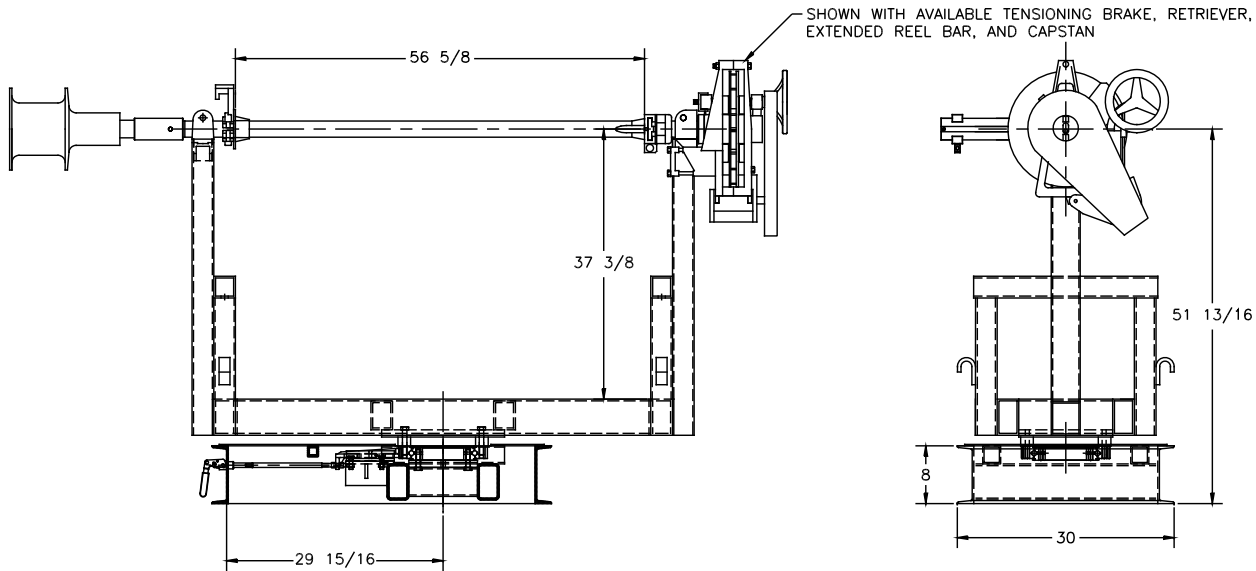

Information on this print is of proprietary nature and is not to be copied. This design is the property of Sauber Mfg. Co.

		SAUBER MFG. CO. VIRGIL, IL		
		DR'N EJB	TITLE 1619 ASSEMBLY	
Sauber Mfg. Co. 10 North Sauber Road Virgil, IL 60151-1000 (630) 365-6600 SauberMfg.com		IDENT NO. 5624ST	REV R3	DATE 02/20/2008
		AP'VD	SCALE 3/4" = 1'	SHEET 1 OF 1