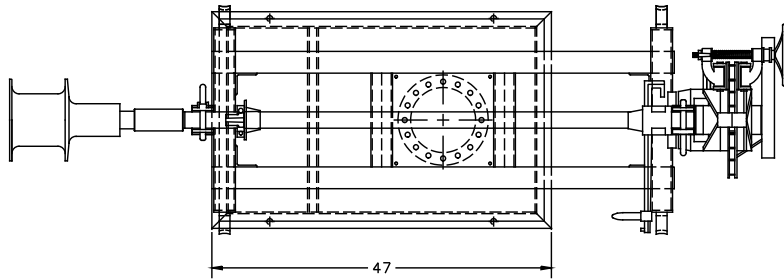

Information on this print is of proprietary nature and is not to be copied. This design is the property of Sauber Mfg. Co.

		SAUBER MFG. CO. VIRGIL, IL		
		DR'N EJB	TITLE 1619 ASSEMBLY	
Sauber Mfg. Co. 10 North Sauber Road Virgil, IL 60151-1000 (630) 365-6600 SauberMfg.com		IDENT NO. 5624ST	REV R3	DATE 02/20/2008
		AP'VD	SCALE 3/4" = 1'	SHEET 1 OF 1